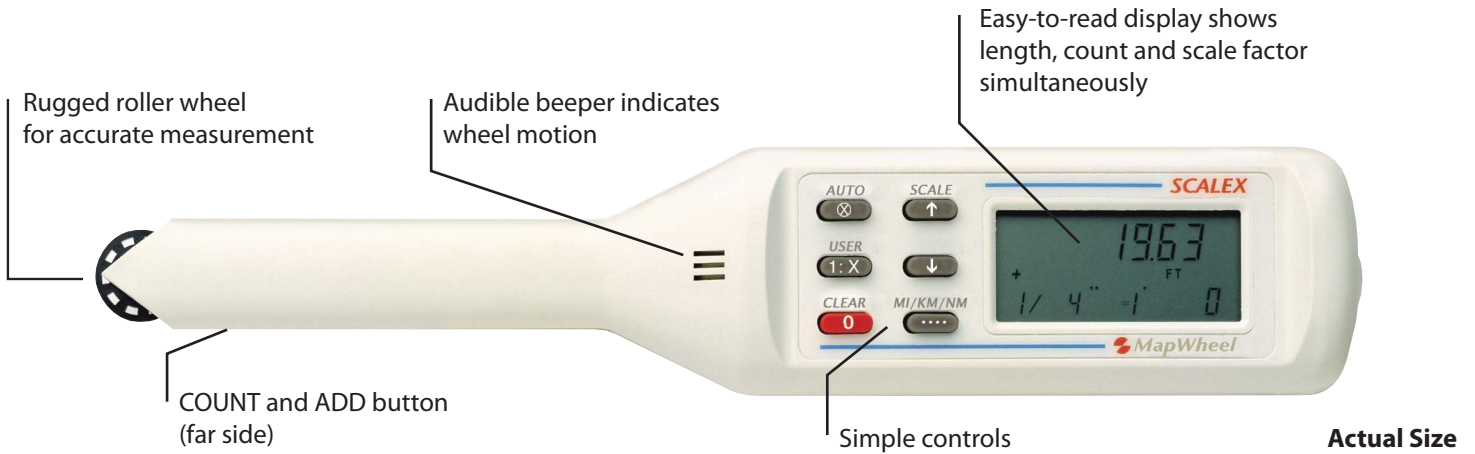

MapWheel™

Measure maps the fast, accurate way with the Scalex MapWheel™. Here is the perfect tool specifically for taking scaled measurements from maps. Just select the built-in scale factor to match the map and roll the MapWheel. The measurement is displayed instantly.

- 19 built-in user scale factors including all common map scales
- Measures in miles, kilometers and nautical miles
- Counter and adder buttons on probe tip let you count stops made or add fixed destination lengths as you measure
- Calculate auto-scale factor from reduced, enlarged or odd-scale maps
- Create, store and retrieve user scale factors
- Clear, audible tone indicates wheel movement
- Easy-to-read liquid crystal display shows length, count and scale factor simultaneously
- Automatic shut-off assures long battery life
- Low battery indicator
- One year limited warranty

SPECIFICATIONS	
Accuracy:	0.25%
Batteries:	2 x AAA (included)

Also available:

Hard Plastic Protective Case